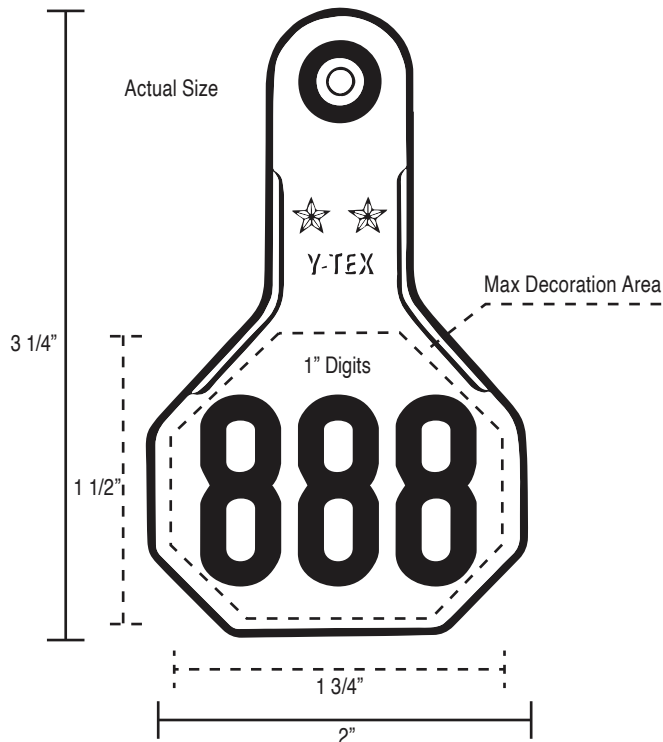

All American® 4 Star

Numbers Only		Alphanumeric Type	
Digit Qty/Line	Digit Size (in.)	Type Qty/Line	Type Size (in.)
5/1	1"	17/1	1/4"
4/1	1 1/2"	21/2	
3/1	1 3/4"	23/3-5	
		21/6	3/8"
		17/7	
		11/1	
		15/2-4	1/2"
		12/5	
		8/1	
		12/2-3	3/8"
		9/4	

Y•Tex® Identification Ear Tag Design Guide

EXCELLENCE IN ANIMAL HEALTH™ featuring PureLaser™ tag decoration that's guaranteed readable for the life of the animal

All American® 3 Star

Numbers Only		Alphanumeric Type	
Digit Qty/Line	Digit Size (in.)	Type Qty/Line	Type Size (in.)
5/1	3/4"	6/1	1/4"
4/1	1"	11/2	
3/1	1 1/4"	15/3	
		17/4-5	
		15/6	
		10/7	
		4/1	3/8"
		8/2	
		11/3	
		9/4	
		6/5	1/2"
		5/1	
		9/2	
		7/3	

Y-TEX® Identification Ear Tag Design Guide

EXCELLENCE IN ANIMAL HEALTH™ featuring PureLaser™ tag decoration that's guaranteed readable for the life of the animal

All American® 2 Star

Numbers Only		Alphanumeric Type	
Digit Qty/Line	Digit Size (in.)	Type Qty/Line	Type Size (in.)
5/1	5/8"	5/1	1/4"
4/1	3/4"	9/2	
3/1	1"	13/3-4 10/5	
		3/1 6/2 8/3 5/4	3/8"
		3/1 6/2 4/3	1/2"

8 8 A A
 1/2" 1/4" 1/2" 1/4"

Numbers Only		Alphanumeric Type	
Digit Qty/Line	Digit Size (in.)	Type Qty/Line	Type Size (in.)
8/1-2	1/4"	11/1-2	1/4"
5/1	1/2"	5/1	1/2"

1/4" Type

1/2" Type

All American[®] SwineStar Max with Female Button