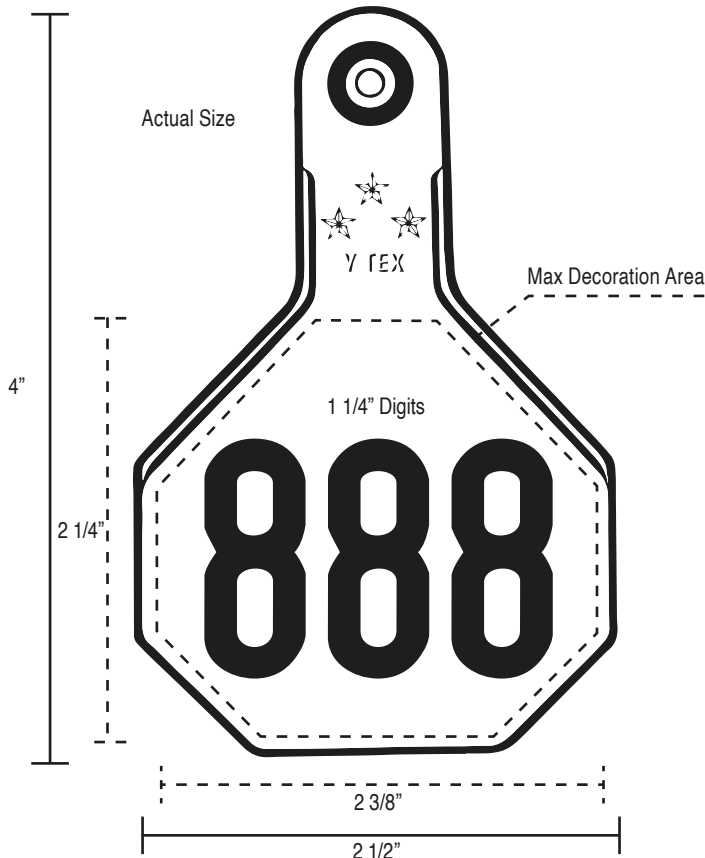

All American® 4 Star

Numbers Only		Alphanumeric Type	
Digit Qty/Line	Digit Size (in.)	Type Qty/Line	Type Size (in.)
5/1	1"	17/1	1/4"
4/1	1 1/2"	21/2	
3/1	1 3/4"	23/3-5	
		21/6	3/8"
		17/7	
		11/1	
		15/2-4	1/2"
		12/5	
		8/1	
		12/2-3	3/8"
		9/4	

Y•Tex® Identification Ear Tag Design Guide

EXCELLENCE IN ANIMAL HEALTH™ featuring PureLaser™ tag decoration that's guaranteed readable for the life of the animal

All American® 3 Star

Numbers Only		Alphanumeric Type	
Digit Qty/Line	Digit Size (in.)	Type Qty/Line	Type Size (in.)
5/1	3/4"	6/1	1/4"
4/1	1"	11/2	
3/1	1 1/4"	15/3	
		17/4-5	
		15/6	
		10/7	
		4/1	3/8"
		8/2	
		11/3	
		9/4	
		6/5	1/2"
		5/1	
		9/2	
		7/3	

Numbers Only		Alphanumeric Type	
Digit Qty/Line	Digit Size (in.)	Type Qty/Line	Type Size (in.)
10/1	1/4"	10/1	1/4"

1/4" Type

All American® LitterStar

8 1/2" 8 1/4" A 1/2" A 1/4"

Numbers Only		Alphanumeric Type	
Digit Qty/Line	Digit Size (in.)	Type Qty/Line	Type Size (in.)
4/1	1/2"	9/1-4	1/4"
		4/1-2	1/2"

8 8 A A
 1/2" 1/4" 1/2" 1/4"

Numbers Only		Alphanumeric Type	
Digit Qty/Line	Digit Size (in.)	Type Qty/Line	Type Size (in.)
8/1-2	1/4"	11/1-2	1/4"
5/1	1/2"	5/1	1/2"

1/4" Type

1/2" Type

All American[®] SwineStar Max with Female Button