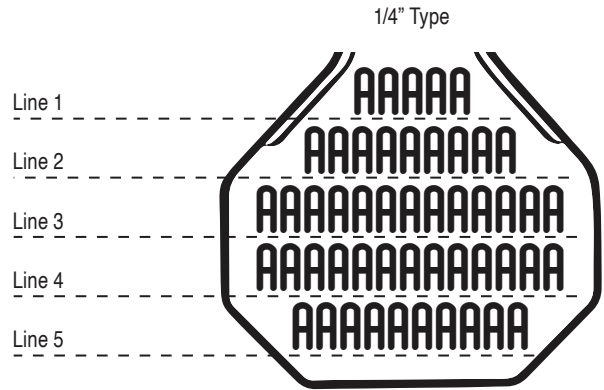

Y-TEX® Identification Ear Tag Design Guide

EXCELLENCE IN ANIMAL HEALTH™ featuring PureLaser™ tag decoration that's guaranteed readable for the life of the animal

All American® 2 Star

Numbers Only		Alphanumeric Type	
Digit Qty/Line	Digit Size (in.)	Type Qty/Line	Type Size (in.)
5/1	5/8"	5/1	1/4"
4/1	3/4"	9/2	
3/1	1"	13/3-4 10/5	
		3/1 6/2 8/3 5/4	3/8"
		3/1 6/2 4/3	1/2"