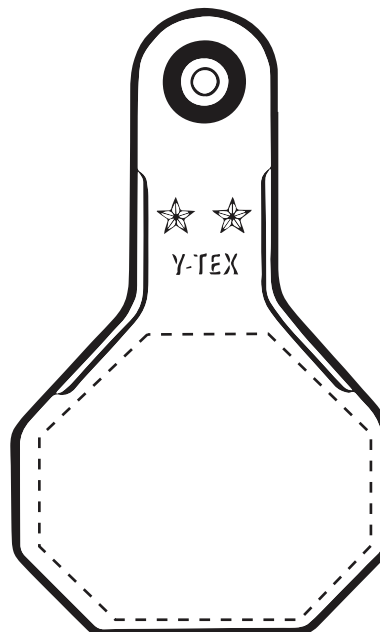

Y-TEX® Identification Ear Tag Design Guide

EXCELLENCE IN ANIMAL HEALTH™ featuring PureLaser™ tag decoration that's guaranteed readable for the life of the animal

Customized Design - All American® Tags

PureLaser™ decoration allows for customization of your tags. Use this page to design your tag.
Note: Logos require camera ready artwork.

2 Star

Customer Service:
1-888-600-YTEX
order@y-tex.com
www.y-tex.com