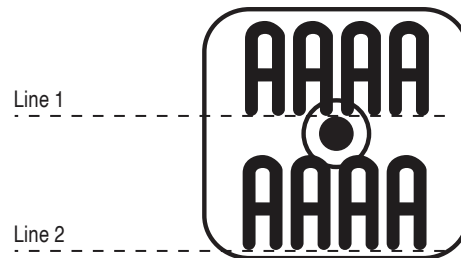

YOTEX® Identification Ear Tag Design Guide

EXCELLENCE IN ANIMAL HEALTH™ featuring PureLaser™ tag decoration that's guaranteed readable for the life of the animal

All American® Male + Female Button

8 1/4" A 1/4"

Numbers Only		Alphanumeric Type	
Digit Qty/Line	Digit Size (in.)	Type Qty/Line	Type Size (in.)
10/1	1/4"	10/1	1/4"

1/4" Type

All American® LitterStar

8 1/2" 8 1/4" A 1/2" A 1/4"

Numbers Only		Alphanumeric Type	
Digit Qty/Line	Digit Size (in.)	Type Qty/Line	Type Size (in.)
4/1	1/2"	9/1-4	1/4"
		4/1-2	1/2"

1/4" Type

1/2" Type

Y-TEX[®] Identification Ear Tag Design Guide

EXCELLENCE IN ANIMAL HEALTH™ featuring PureLaser™ tag decoration that's guaranteed readable for the life of the animal

All American[®] SheepStar