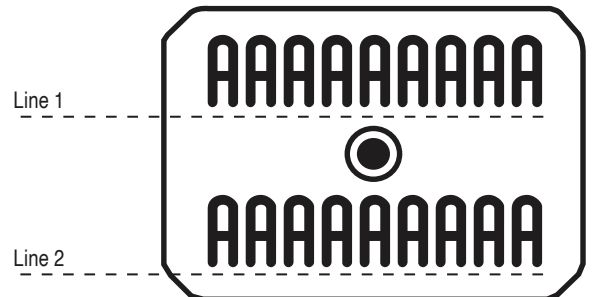

Y-TEX® Identification Ear Tag Design Guide

EXCELLENCE IN ANIMAL HEALTH™ featuring PureLaser™ tag decoration that's guaranteed readable for the life of the animal

All American® SheepStar

8 8 A A
1/2" 1/4" 1/2" 1/4"

Numbers Only		Alphanumeric Type	
Digit Qty/Line	Digit Size (in.)	Type Qty/Line	Type Size (in.)
8/1-2	1/4"	11/1-2	1/4"
5/1	1/2"	5/1	1/2"

1/4" Type

1/2" Type

All American® SwineStar Max with Female Button

8 8 A A
1 1/4" 1/2" 3/8" 1/4"

Numbers Only		Alphanumeric Type	
Digit Qty/Line	Digit Size (in.)	Type Qty/Line	Type Size (in.)
6/1	1/2"	14/1-4	1/4"
4/1	1 1/4"	9/1	3/8"

1/4" Type

Actual Size

3/8" Type