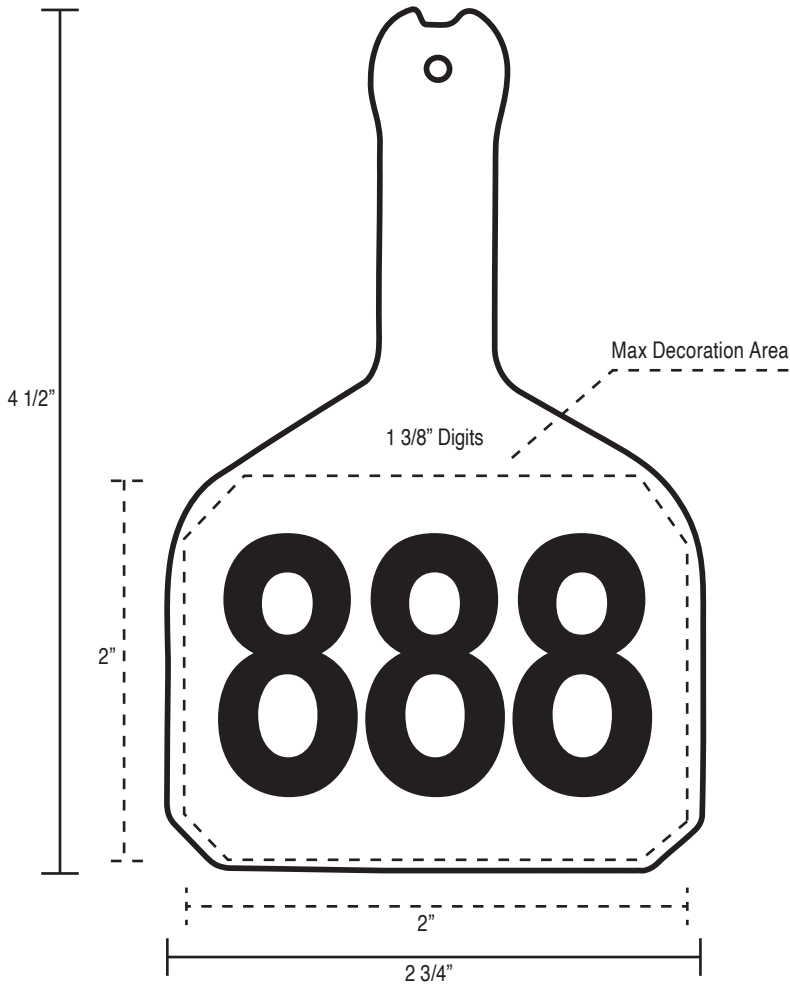

Numbers Only		Alphanumeric Type	
Digit Qty/Line	Digit Size (in.)	Type Qty/Line	Type Size (in.)
10/1	1/4"	10/1	1/4"

1/4" Type

All American® LitterStar

8 1/2" 8 1/4" A 1/2" A 1/4"

Numbers Only		Alphanumeric Type	
Digit Qty/Line	Digit Size (in.)	Type Qty/Line	Type Size (in.)
4/1	1/2"	9/1-4	1/4"
		4/1-2	1/2"

8 8 A A
 1/2" 1/4" 1/2" 1/4"

Numbers Only		Alphanumeric Type	
Digit Qty/Line	Digit Size (in.)	Type Qty/Line	Type Size (in.)
8/1-2	1/4"	11/1-2	1/4"
5/1	1/2"	5/1	1/2"

1/4" Type

1/2" Type

All American[®] SwineStar Max with Female Button

8 8 A A
 1 1/4" 1/2" 3/8" 1/4"

Numbers Only		Alphanumeric Type	
Digit Qty/Line	Digit Size (in.)	Type Qty/Line	Type Size (in.)
6/1	1/2"	14/1-4	1/4"
4/1	1 1/4"	9/1	3/8"

1/4" Type

Actual Size

3/8" Type

Y-Tex® Identification Ear Tag Design Guide

Y-TEX® Identification Ear Tag Design Guide

EXCELLENCE IN ANIMAL HEALTH™

Y-Tags® Feedlot*

*Feedlot tags are decorated using an Inkjet application.

Numbers Only		Alphanumeric Type	
Digit Qty/Line	Digit Size (in.)	Type Qty/Line	Type Size (in.)
6/1	3/4"	11/1-4	1/4"
5/1	1"	10/5	
4/1	1 1/2"	6/1	3/8"
3/1	1 3/8"	7/2-3	
		6/4	
		5/1	1/2"
		6/2	
		5/3	