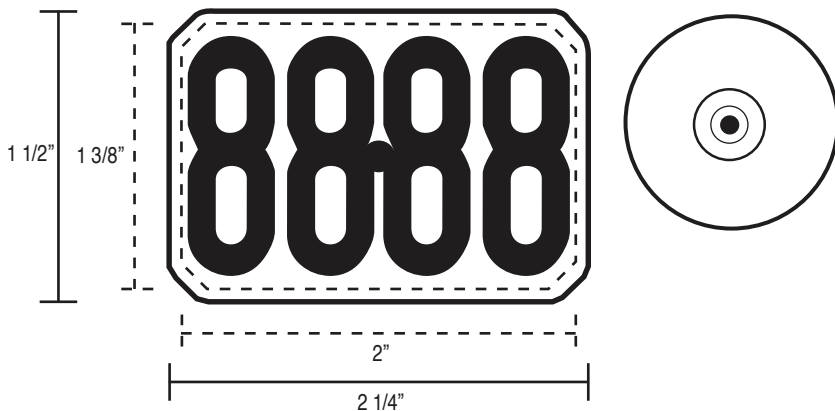

Actual Size