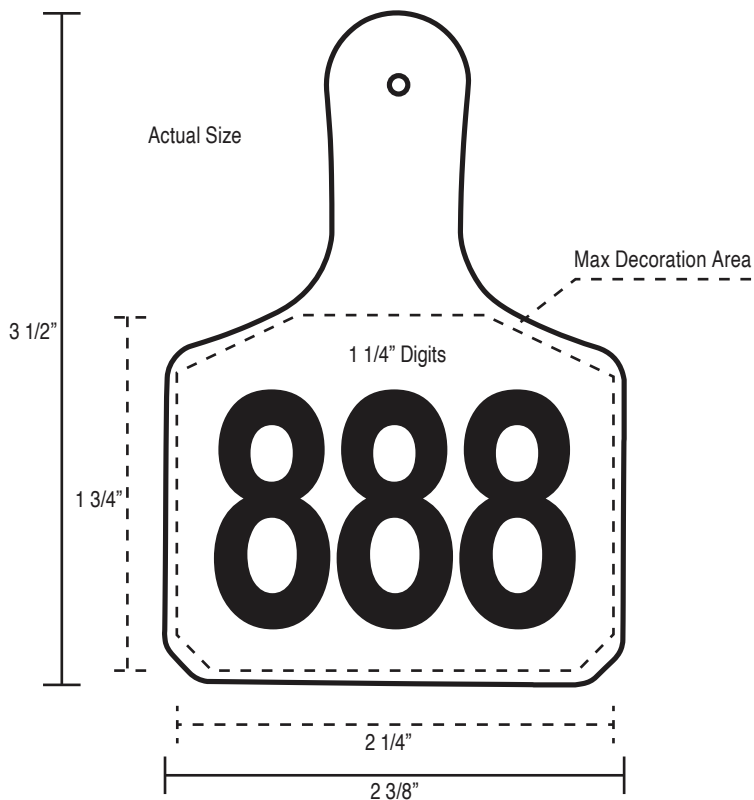

Numbers Only		Alphanumeric Type	
Digit Qty/Line	Digit Size (in.)	Type Qty/Line	Type Size (in.)
5/1	3/4"	8/1	1/4"
4/1	1"	11/2	
3/1	1 1/4"	12/3-4	
		11/5	
		7/6	3/8"
		3/1	
		7/2-5	1/2"
		4/1	
		6/2-3