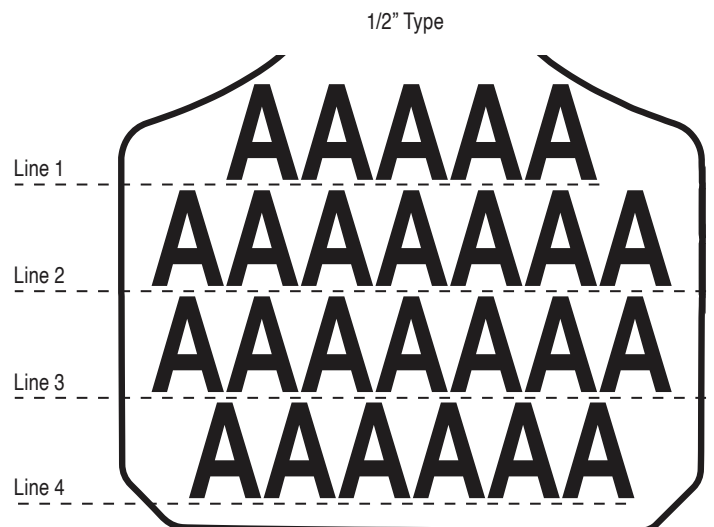

8 8 A A
 1/2" 1/4" 1/2" 1/4"

Numbers Only		Alphanumeric Type	
Digit Qty/Line	Digit Size (in.)	Type Qty/Line	Type Size (in.)
8/1-2	1/4"	11/1-2	1/4"
5/1	1/2"	5/1	1/2"

1/4" Type

1/2" Type

All American[®] SwineStar Max with Female Button

8 8 A A
 1 1/4" 1/2" 3/8" 1/4"

Numbers Only		Alphanumeric Type	
Digit Qty/Line	Digit Size (in.)	Type Qty/Line	Type Size (in.)
6/1	1/2"	14/1-4	1/4"
4/1	1 1/4"	9/1	3/8"

1/4" Type

Actual Size

3/8" Type

Y-Tex® Identification Ear Tag Design Guide

EXCELLENCE IN ANIMAL HEALTH™ featuring PureLaser™ tag decoration that's guaranteed readable for the life of the animal

Y-Tags® Cow

Numbers Only		Alphanumeric Type	
Digit Qty/Line	Digit Size (in.)	Type Qty/Line	Type Size (in.)
6/1	3/4"	11/1	1/4"
5/1	1"	15/2-6	
4/1	1 1/2"	13/7	3/8"
3/1	1 3/4"	7/1	
		9/2-5	1/2"
		5/1	
		7/2-3	
		6/4	