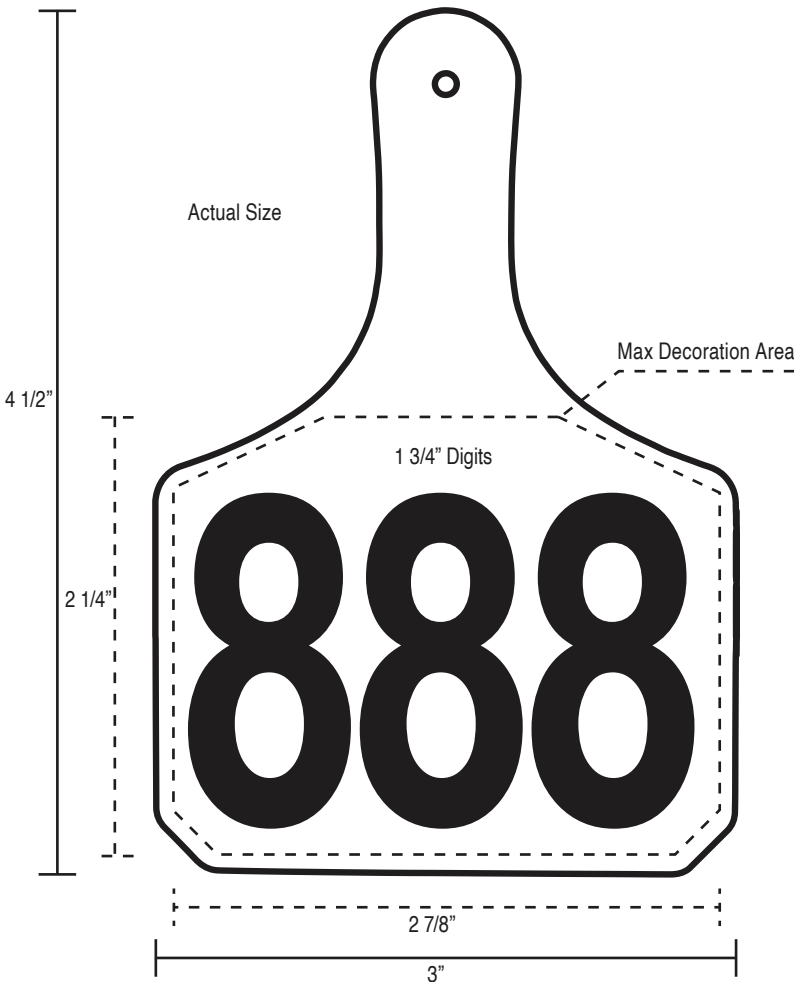

Numbers Only		Alphanumeric Type	
Digit Qty/Line	Digit Size (in.)	Type Qty/Line	Type Size (in.)
10/1	1/4"	10/1	1/4"

1/4" Type

All American® LitterStar

8 1/2" 8 1/4" A 1/2" A 1/4"

Numbers Only		Alphanumeric Type	
Digit Qty/Line	Digit Size (in.)	Type Qty/Line	Type Size (in.)
4/1	1/2"	9/1-4	1/4"
		4/1-2	1/2"

8 8 A A
 1/2" 1/4" 1/2" 1/4"

Numbers Only		Alphanumeric Type	
Digit Qty/Line	Digit Size (in.)	Type Qty/Line	Type Size (in.)
8/1-2	1/4"	11/1-2	1/4"
5/1	1/2"	5/1	1/2"

1/4" Type

1/2" Type

All American[®] SwineStar Max with Female Button

8 8 A A
 1 1/4" 1/2" 3/8" 1/4"

Numbers Only		Alphanumeric Type	
Digit Qty/Line	Digit Size (in.)	Type Qty/Line	Type Size (in.)
6/1	1/2"	14/1-4	1/4"
4/1	1 1/4"	9/1	3/8"

1/4" Type

Actual Size

3/8" Type

Y-Tex® Identification Ear Tag Design Guide

EXCELLENCE IN ANIMAL HEALTH™ featuring PureLaser™ tag decoration that's guaranteed readable for the life of the animal

Y-Tags® Cow

Numbers Only		Alphanumeric Type	
Digit Qty/Line	Digit Size (in.)	Type Qty/Line	Type Size (in.)
6/1	3/4"	11/1	1/4"
5/1	1"	15/2-6	
4/1	1 1/2"	13/7	3/8"
3/1	1 3/4"	7/1	
		9/2-5	1/2"
		5/1	
		7/2-3	
		6/4	