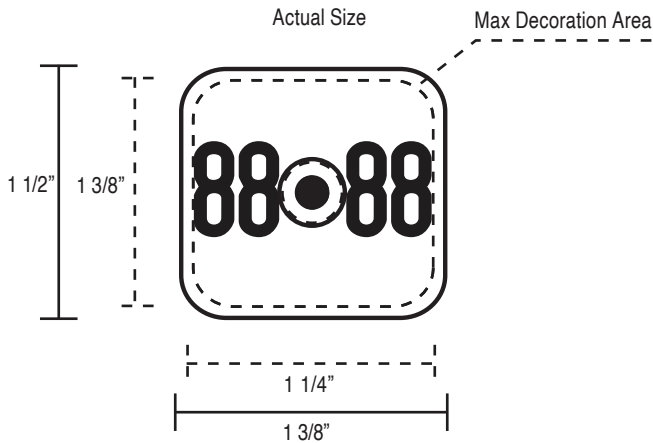

Numbers Only		Alphanumeric Type	
Digit Qty/Line	Digit Size (in.)	Type Qty/Line	Type Size (in.)
10/1	1/4"	10/1	1/4"

1/4" Type

All American® LitterStar

8 1/2" 8 1/4" A 1/2" A 1/4"

Numbers Only		Alphanumeric Type	
Digit Qty/Line	Digit Size (in.)	Type Qty/Line	Type Size (in.)
4/1	1/2"	9/1-4	1/4"
		4/1-2	1/2"

1/4" Type

1/2" Type

Y-TEX[®] Identification Ear Tag Design Guide

EXCELLENCE IN ANIMAL HEALTH™ featuring PureLaser™ tag decoration that's guaranteed readable for the life of the animal

All American[®] SheepStar

8 8 A A
 1/2" 1/4" 1/2" 1/4"

Numbers Only		Alphanumeric Type	
Digit Qty/Line	Digit Size (in.)	Type Qty/Line	Type Size (in.)
8/1-2	1/4"	11/1-2	1/4"
5/1	1/2"	5/1	1/2"

1/4" Type

1/2" Type

All American[®] SwineStar Max with Female Button

8 8 A A
 1 1/4" 1/2" 3/8" 1/4"

Numbers Only		Alphanumeric Type	
Digit Qty/Line	Digit Size (in.)	Type Qty/Line	Type Size (in.)
6/1	1/2"	14/1-4	1/4"
4/1	1 1/4"	9/1	3/8"

1/4" Type

Actual Size

3/8" Type

Y-Tex® Identification Ear Tag Design Guide