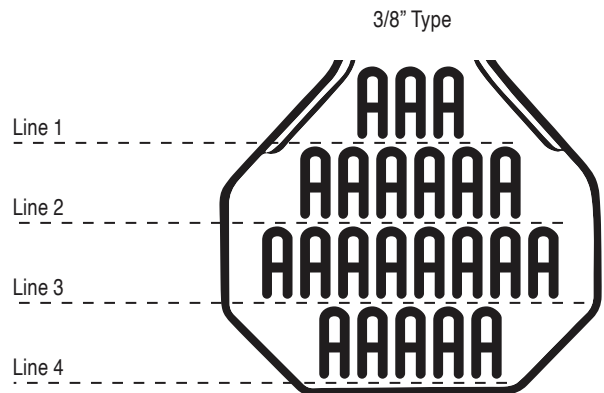

Y-TEX® Identification Ear Tag Design Guide

EXCELLENCE IN ANIMAL HEALTH™ featuring PureLaser™ tag decoration that's guaranteed readable for the life of the animal

All American® 2 Star

Numbers Only		Alphanumeric Type	
Digit Qty/Line	Digit Size (in.)	Type Qty/Line	Type Size (in.)
5/1	5/8"	5/1	1/4"
4/1	3/4"	9/2	
3/1	1"	13/3-4 10/5	
		3/1 6/2 8/3 5/4	3/8"
		3/1 6/2 4/3	1/2"