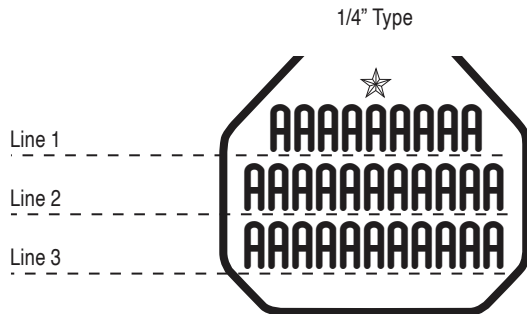

Y-TEX® Identification Ear Tag Design Guide

EXCELLENCE IN ANIMAL HEALTH™ featuring PureLaser™ tag decoration that's guaranteed readable for the life of the animal

All American® 2 Star

Numbers Only		Alphanumeric Type	
Digit Qty/Line	Digit Size (in.)	Type Qty/Line	Type Size (in.)
5/1	5/8"	5/1	1/4"
4/1	3/4"	9/2	
3/1	1"	13/3-4 10/5	
		3/1 6/2 8/3 5/4	3/8"
		3/1 6/2 4/3	1/2"

Y•Tex® Identification Ear Tag Design Guide

EXCELLENCE IN ANIMAL HEALTH™ featuring PureLaser™ tag decoration that's guaranteed readable for the life of the animal

All American® 1 Star

Numbers Only		Alphanumeric Type	
Digit Qty/Line	Digit Size (in.)	Type Qty/Line	Type Size (in.)
5/1	1/2"	9/1	1/4"
3/1	3/4"	11/2-3	
		6/1	3/8"
		7/2	
		4/1-2	1/2"