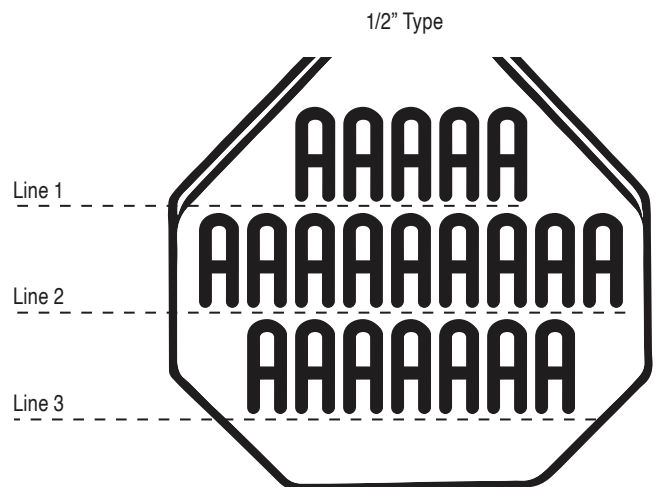

Y•Tex® Identification Ear Tag Design Guide

EXCELLENCE IN ANIMAL HEALTH™ featuring PureLaser™ tag decoration that's guaranteed readable for the life of the animal

All American® 3 Star

Numbers Only		Alphanumeric Type	
Digit Qty/Line	Digit Size (in.)	Type Qty/Line	Type Size (in.)
5/1	3/4"	6/1	1/4"
4/1	1"	11/2	
3/1	1 1/4"	15/3	
		17/4-5	
		15/6	
		10/7	
		4/1	3/8"
		8/2	
		11/3	
		9/4	
		6/5	1/2"
		5/1	
		9/2	
		7/3