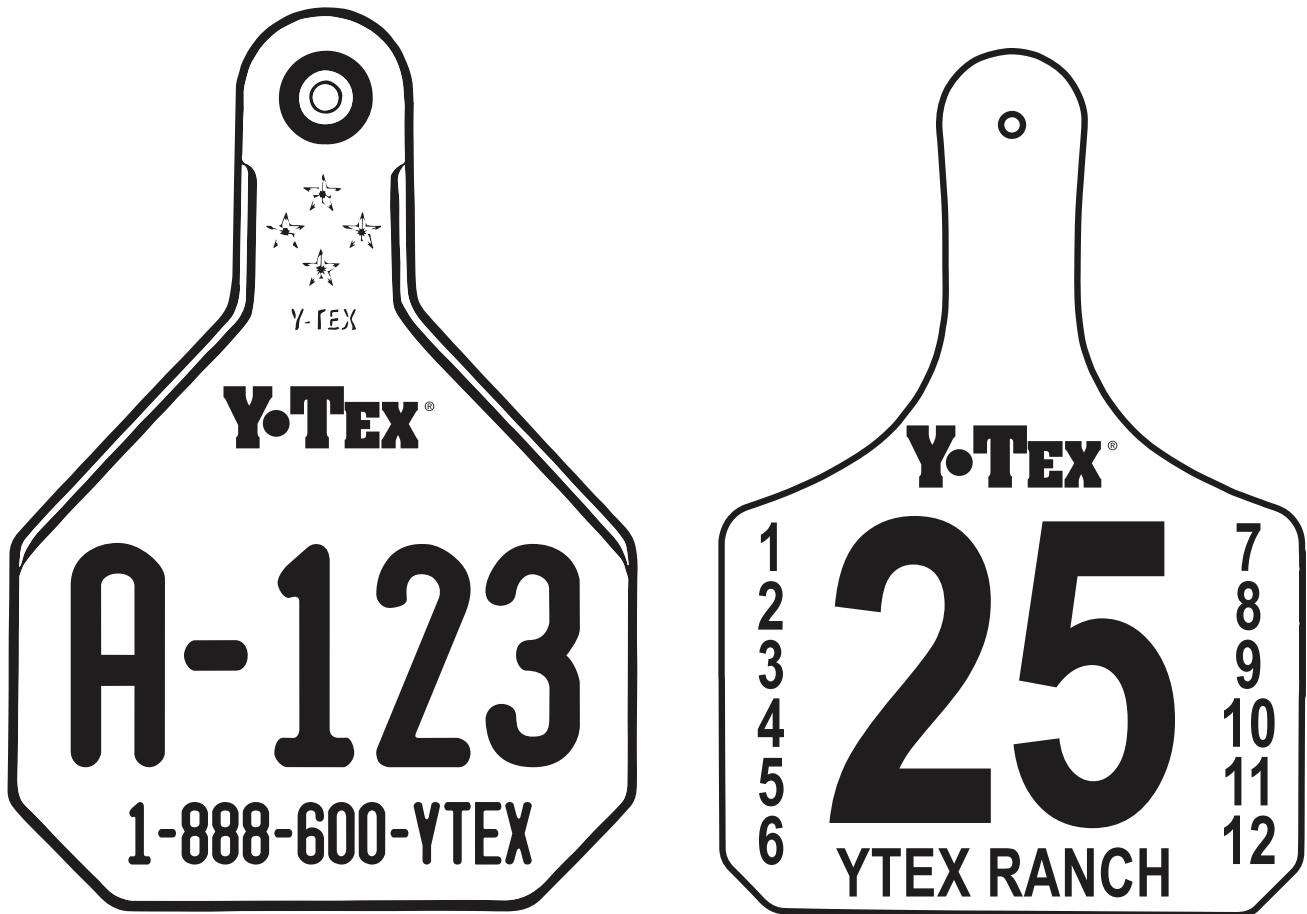

EXCELLENCE IN ANIMAL HEALTH™

Identification Ear Tag Design Guide

featuring PureLaser™ tag decoration that's guaranteed readable for the life of the animal

This guide is a general representation of the amount of digits we recommend to use for maximum readability. Note that our PureLaser™ tag decoration is completely customizable. For any questions or further assistance, please contact our customer service department.

All American® 4 Star

Numbers Only		Alphanumeric Type	
Digit Qty/Line	Digit Size (in.)	Type Qty/Line	Type Size (in.)
5/1	1"	17/1	1/4"
4/1	1 1/2"	21/2	
3/1	1 3/4"	23/3-5	
		21/6	3/8"
		17/7	
		11/1	
		15/2-4	1/2"
		12/5	
		8/1	
		12/2-3	3/8"
		9/4	

Y•Tex® Identification Ear Tag Design Guide

EXCELLENCE IN ANIMAL HEALTH™ featuring PureLaser™ tag decoration that's guaranteed readable for the life of the animal

All American® 3 Star

Numbers Only		Alphanumeric Type	
Digit Qty/Line	Digit Size (in.)	Type Qty/Line	Type Size (in.)
5/1	3/4"	6/1	1/4"
4/1	1"	11/2	
3/1	1 1/4"	15/3	
		17/4-5	
		15/6	
		10/7	
		4/1	3/8"
		8/2	
		11/3	
		9/4	
		6/5	1/2"
		5/1	
		9/2	
		7/3	

8 8 A A
 1/2" 1/4" 1/2" 1/4"

Numbers Only		Alphanumeric Type	
Digit Qty/Line	Digit Size (in.)	Type Qty/Line	Type Size (in.)
8/1-2	1/4"	11/1-2	1/4"
5/1	1/2"	5/1	1/2"

1/4" Type

1/2" Type

All American[®] SwineStar Max with Female Button