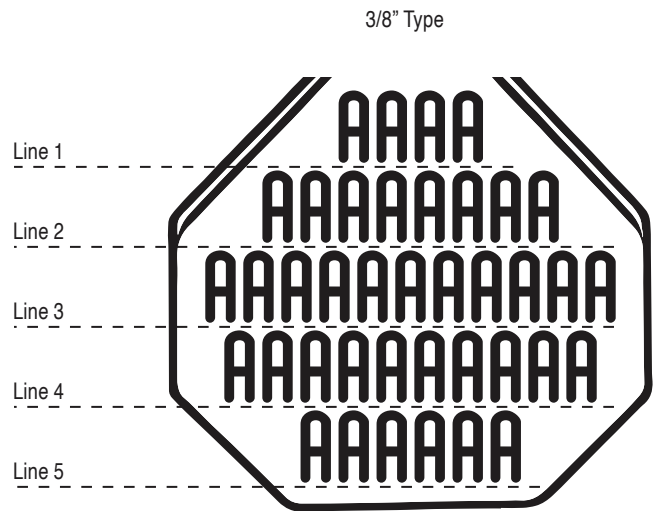

Y•Tex® Identification Ear Tag Design Guide

EXCELLENCE IN ANIMAL HEALTH™ featuring PureLaser™ tag decoration that's guaranteed readable for the life of the animal

All American® 3 Star

Numbers Only		Alphanumeric Type	
Digit Qty/Line	Digit Size (in.)	Type Qty/Line	Type Size (in.)
5/1	3/4"	6/1	1/4"
4/1	1"	11/2	
3/1	1 1/4"	15/3	
		17/4-5	
		15/6	
		10/7	
		4/1	3/8"
		8/2	
		11/3	
		9/4	
		6/5	1/2"
		5/1	
		9/2	
		7/3