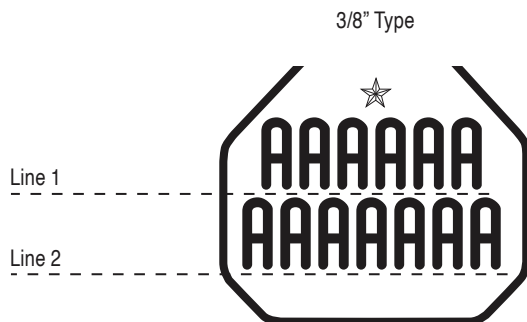

Y-TEX® Identification Ear Tag Design Guide

EXCELLENCE IN ANIMAL HEALTH™ featuring PureLaser™ tag decoration that's guaranteed readable for the life of the animal

All American® 2 Star

Numbers Only		Alphanumeric Type	
Digit Qty/Line	Digit Size (in.)	Type Qty/Line	Type Size (in.)
5/1	5/8"	5/1	1/4"
4/1	3/4"	9/2	
3/1	1"	13/3-4 10/5	
		3/1 6/2 8/3 5/4	3/8"
		3/1 6/2 4/3	1/2"

Y•Tex® Identification Ear Tag Design Guide

EXCELLENCE IN ANIMAL HEALTH™ featuring PureLaser™ tag decoration that's guaranteed readable for the life of the animal

All American® 1 Star

Numbers Only		Alphanumeric Type	
Digit Qty/Line	Digit Size (in.)	Type Qty/Line	Type Size (in.)
5/1	1/2"	9/1	1/4"
3/1	3/4"	11/2-3	
		6/1	3/8"
		7/2	
		4/1-2	1/2"