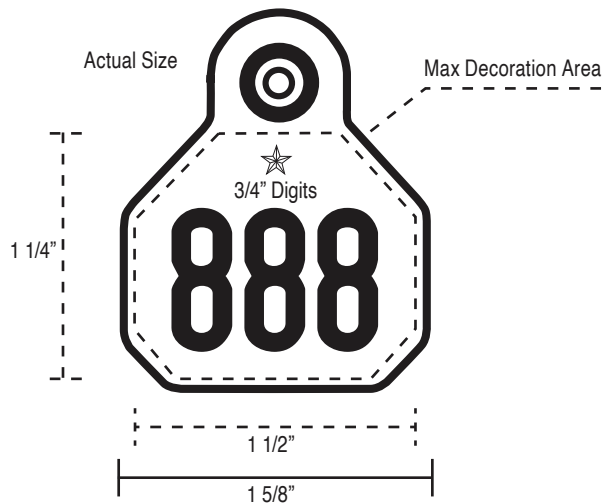

All American® 4 Star

Numbers Only		Alphanumeric Type	
Digit Qty/Line	Digit Size (in.)	Type Qty/Line	Type Size (in.)
5/1	1"	17/1	1/4"
4/1	1 1/2"	21/2	
3/1	1 3/4"	23/3-5	
		21/6	3/8"
		17/7	
		11/1	
		15/2-4	1/2"
		12/5	
		8/1	
		12/2-3	3/8"
		9/4	

Y-TEX® Identification Ear Tag Design Guide

EXCELLENCE IN ANIMAL HEALTH™ featuring PureLaser™ tag decoration that's guaranteed readable for the life of the animal

All American® 2 Star

Numbers Only		Alphanumeric Type	
Digit Qty/Line	Digit Size (in.)	Type Qty/Line	Type Size (in.)
5/1	5/8"	5/1	1/4"
4/1	3/4"	9/2	
3/1	1"	13/3-4 10/5	
		3/1 6/2 8/3 5/4	3/8"
		3/1 6/2 4/3	1/2"

Y•Tex® Identification Ear Tag Design Guide

EXCELLENCE IN ANIMAL HEALTH™ featuring PureLaser™ tag decoration that's guaranteed readable for the life of the animal

All American® 1 Star

Numbers Only		Alphanumeric Type	
Digit Qty/Line	Digit Size (in.)	Type Qty/Line	Type Size (in.)
5/1	1/2"	9/1	1/4"
3/1	3/4"	11/2-3	
		6/1	3/8"
		7/2	
		4/1-2	1/2"

8 8 A A
 1/2" 1/4" 1/2" 1/4"

Numbers Only		Alphanumeric Type	
Digit Qty/Line	Digit Size (in.)	Type Qty/Line	Type Size (in.)
8/1-2	1/4"	11/1-2	1/4"
5/1	1/2"	5/1	1/2"

1/4" Type

1/2" Type

All American[®] SwineStar Max with Female Button