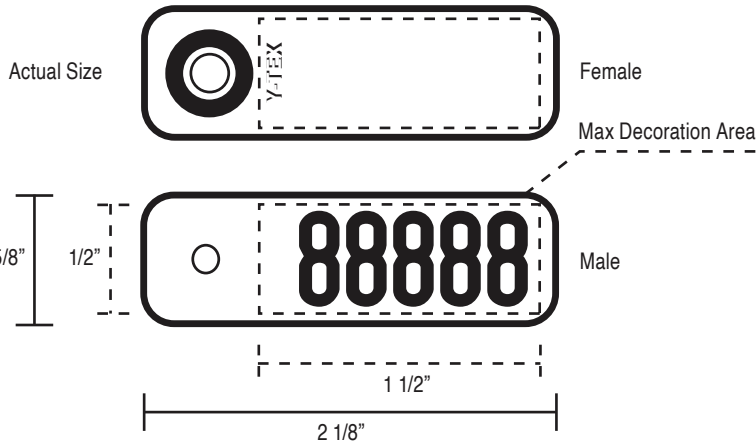

Numbers Only		Alphanumeric Type	
Digit Qty/Line	Digit Size (in.)	Type Qty/Line	Type Size (in.)
10/1	1/4"	10/1	1/4"

1/4" Type

All American® LitterStar

8 1/2" 8 1/4" A 1/2" A 1/4"

Numbers Only		Alphanumeric Type	
Digit Qty/Line	Digit Size (in.)	Type Qty/Line	Type Size (in.)
4/1	1/2"	9/1-4	1/4"
		4/1-2	1/2"

1/4" Type

1/2" Type

Y-TEX[®] Identification Ear Tag Design Guide

EXCELLENCE IN ANIMAL HEALTH™ featuring PureLaser™ tag decoration that's guaranteed readable for the life of the animal

All American[®] SheepStar

8 8 A A
 1/2" 1/4" 1/2" 1/4"

Numbers Only		Alphanumeric Type	
Digit Qty/Line	Digit Size (in.)	Type Qty/Line	Type Size (in.)
8/1-2	1/4"	11/1-2	1/4"
5/1	1/2"	5/1	1/2"

1/4" Type

1/2" Type

All American[®] SwineStar Max with Female Button

8 8 A A
 1 1/4" 1/2" 3/8" 1/4"

Numbers Only		Alphanumeric Type	
Digit Qty/Line	Digit Size (in.)	Type Qty/Line	Type Size (in.)
6/1	1/2"	14/1-4	1/4"
4/1	1 1/4"	9/1	3/8"

1/4" Type

Actual Size

3/8" Type

Y-Tex® Identification Ear Tag Design Guide