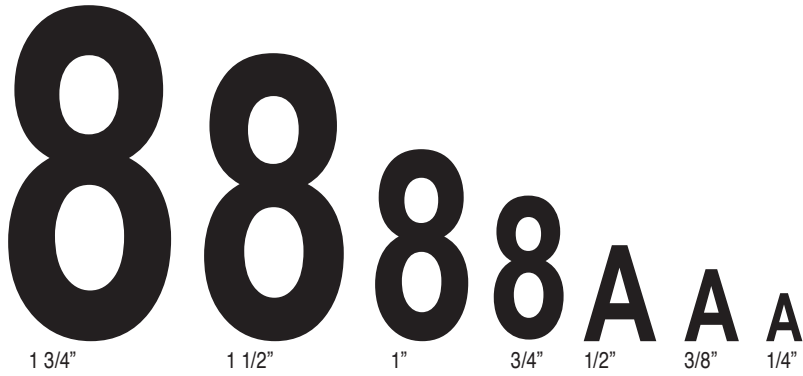

Y-TEX® Identification Ear Tag Design Guide

EXCELLENCE IN ANIMAL HEALTH™

Y-Tags® Feedlot*

*Feedlot tags are decorated using an Inkjet application.