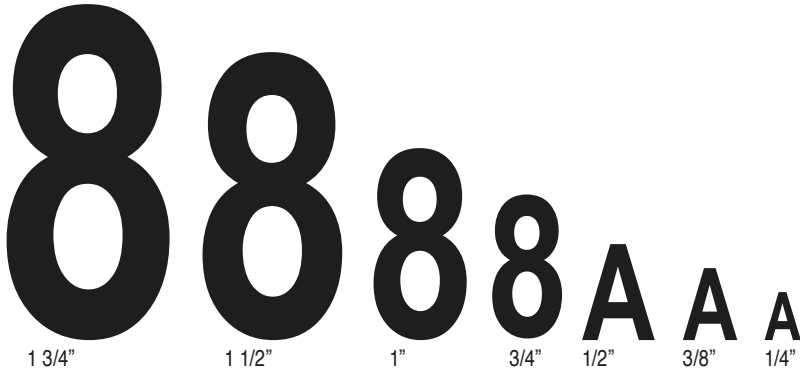

8 8 A A
 1/2" 1/4" 1/2" 1/4"

Numbers Only		Alphanumeric Type	
Digit Qty/Line	Digit Size (in.)	Type Qty/Line	Type Size (in.)
8/1-2	1/4"	11/1-2	1/4"
5/1	1/2"	5/1	1/2"

1/4" Type

1/2" Type

All American[®] SwineStar Max with Female Button

8 8 A A
 1 1/4" 1/2" 3/8" 1/4"

Numbers Only		Alphanumeric Type	
Digit Qty/Line	Digit Size (in.)	Type Qty/Line	Type Size (in.)
6/1	1/2"	14/1-4	1/4"
4/1	1 1/4"	9/1	3/8"

1/4" Type

Actual Size

3/8" Type

Y-Tex® Identification Ear Tag Design Guide

EXCELLENCE IN ANIMAL HEALTH™ featuring PureLaser™ tag decoration that's guaranteed readable for the life of the animal

Y-Tags® Cow

Numbers Only		Alphanumeric Type	
Digit Qty/Line	Digit Size (in.)	Type Qty/Line	Type Size (in.)
6/1	3/4"	11/1	1/4"
5/1	1"	15/2-6	
4/1	1 1/2"	13/7	3/8"
3/1	1 3/4"	7/1	
		9/2-5	1/2"
		5/1	
		7/2-3	
		6/4	