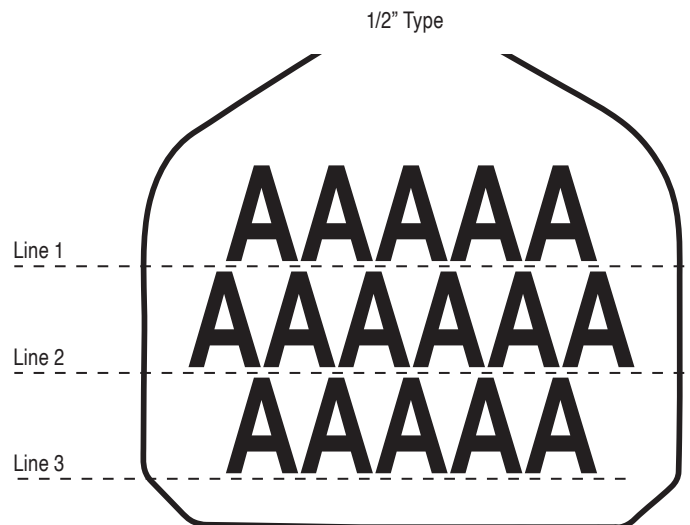

Y-Tex® Identification Ear Tag Design Guide

EXCELLENCE IN ANIMAL HEALTH™ featuring PureLaser™ tag decoration that's guaranteed readable for the life of the animal

Y-Tags® Calf

Numbers Only		Alphanumeric Type	
Digit Qty/Line	Digit Size (in.)	Type Qty/Line	Type Size (in.)
5/1	3/4"	8/1	1/4"
4/1	1"	11/2	
3/1	1 1/4"	12/3-4	
		11/5	
		7/6	3/8"
		3/1	
		7/2-5	1/2"
		4/1	
		6/2-3	

Y-TEX® Identification Ear Tag Design Guide

EXCELLENCE IN ANIMAL HEALTH™

Y-Tags® Feedlot*

*Feedlot tags are decorated using an Inkjet application.

Numbers Only		Alphanumeric Type	
Digit Qty/Line	Digit Size (in.)	Type Qty/Line	Type Size (in.)
6/1	3/4"	11/1-4	1/4"
5/1	1"	10/5	
4/1	1 1/2"	6/1	3/8"
3/1	1 3/8"	7/2-3	
		6/4	
		5/1	1/2"
		6/2	
		5/3	