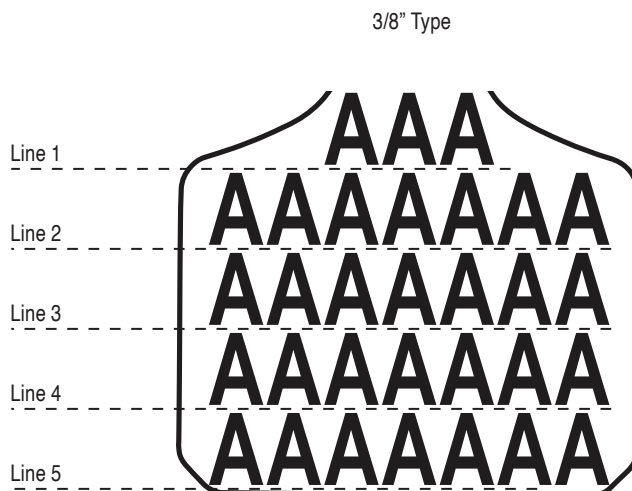

8 8 A A
 1 1/4" 1/2" 3/8" 1/4"

Numbers Only		Alphanumeric Type	
Digit Qty/Line	Digit Size (in.)	Type Qty/Line	Type Size (in.)
6/1	1/2"	14/1-4	1/4"
4/1	1 1/4"	9/1	3/8"

1/4" Type

Actual Size

3/8" Type

Y-Tex® Identification Ear Tag Design Guide

EXCELLENCE IN ANIMAL HEALTH™ featuring PureLaser™ tag decoration that's guaranteed readable for the life of the animal

Y-Tags® Cow

Numbers Only		Alphanumeric Type	
Digit Qty/Line	Digit Size (in.)	Type Qty/Line	Type Size (in.)
6/1	3/4"	11/1	1/4"
5/1	1"	15/2-6	
4/1	1 1/2"	13/7	3/8"
3/1	1 3/4"	7/1	
		9/2-5	1/2"
		5/1	
		7/2-3	
		6/4	

Y-Tex® Identification Ear Tag Design Guide

EXCELLENCE IN ANIMAL HEALTH™ featuring PureLaser™ tag decoration that's guaranteed readable for the life of the animal

Y-Tags® Calf

Numbers Only		Alphanumeric Type	
Digit Qty/Line	Digit Size (in.)	Type Qty/Line	Type Size (in.)
5/1	3/4"	8/1	1/4"
4/1	1"	11/2	
3/1	1 1/4"	12/3-4	
		11/5	
		7/6	3/8"
		3/1	
		7/2-5	1/2"
		4/1	
		6/2-3	