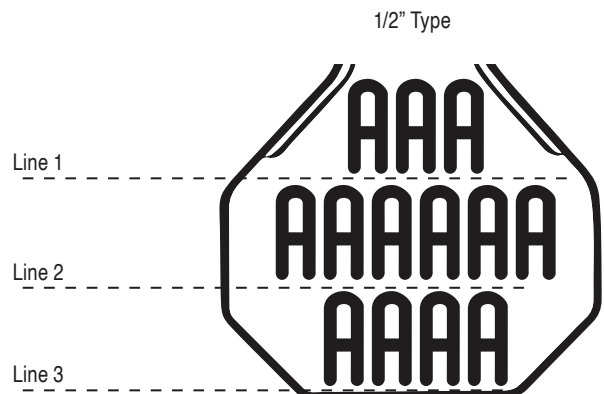

Y-TEX® Identification Ear Tag Design Guide

EXCELLENCE IN ANIMAL HEALTH™ featuring PureLaser™ tag decoration that's guaranteed readable for the life of the animal

All American® 2 Star

Numbers Only		Alphanumeric Type	
Digit Qty/Line	Digit Size (in.)	Type Qty/Line	Type Size (in.)
5/1	5/8"	5/1	1/4"
4/1	3/4"	9/2	
3/1	1"	13/3-4 10/5	
		3/1 6/2 8/3 5/4	3/8"
		3/1 6/2 4/3	1/2"