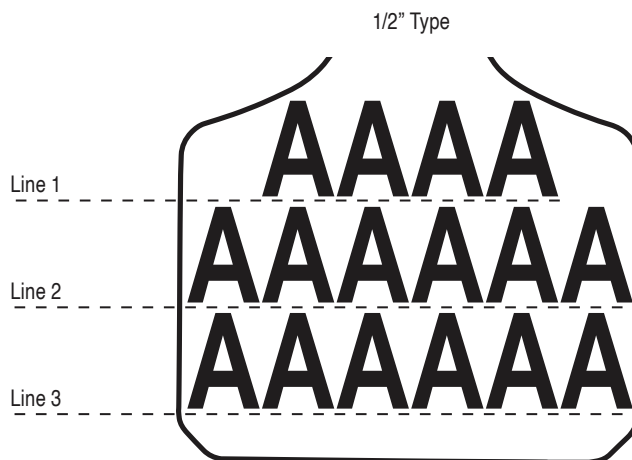

8 8 A A
 1 1/4" 1/2" 3/8" 1/4"

Numbers Only		Alphanumeric Type	
Digit Qty/Line	Digit Size (in.)	Type Qty/Line	Type Size (in.)
6/1	1/2"	14/1-4	1/4"
4/1	1 1/4"	9/1	3/8"

1/4" Type

Actual Size

3/8" Type

Y-Tex® Identification Ear Tag Design Guide

EXCELLENCE IN ANIMAL HEALTH™ featuring PureLaser™ tag decoration that's guaranteed readable for the life of the animal

Y-Tags® Cow

Numbers Only		Alphanumeric Type	
Digit Qty/Line	Digit Size (in.)	Type Qty/Line	Type Size (in.)
6/1	3/4"	11/1	1/4"
5/1	1"	15/2-6	
4/1	1 1/2"	13/7	3/8"
3/1	1 3/4"	7/1	
		9/2-5	1/2"
		5/1	
		7/2-3	
		6/4	

Y-Tex® Identification Ear Tag Design Guide

EXCELLENCE IN ANIMAL HEALTH™ featuring PureLaser™ tag decoration that's guaranteed readable for the life of the animal

Y-Tags® Calf

Numbers Only		Alphanumeric Type	
Digit Qty/Line	Digit Size (in.)	Type Qty/Line	Type Size (in.)
5/1	3/4"	8/1	1/4"
4/1	1"	11/2	
3/1	1 1/4"	12/3-4	
		11/5	
		7/6	3/8"
		3/1	
		7/2-5	1/2"
		4/1	
		6/2-3	