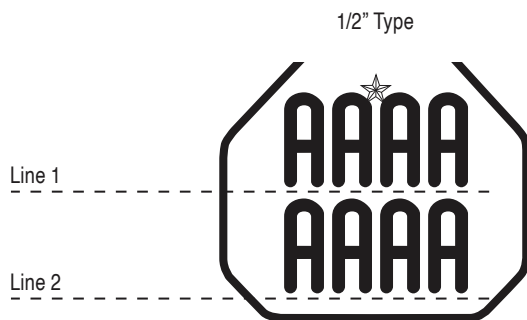

Y-TEX® Identification Ear Tag Design Guide

EXCELLENCE IN ANIMAL HEALTH™ featuring PureLaser™ tag decoration that's guaranteed readable for the life of the animal

All American® 2 Star

Numbers Only		Alphanumeric Type	
Digit Qty/Line	Digit Size (in.)	Type Qty/Line	Type Size (in.)
5/1	5/8"	5/1	1/4"
4/1	3/4"	9/2	
3/1	1"	13/3-4 10/5	
		3/1 6/2 8/3 5/4	3/8"
		3/1 6/2 4/3	1/2"

Y•Tex® Identification Ear Tag Design Guide

EXCELLENCE IN ANIMAL HEALTH™ featuring PureLaser™ tag decoration that's guaranteed readable for the life of the animal

All American® 1 Star

Numbers Only		Alphanumeric Type	
Digit Qty/Line	Digit Size (in.)	Type Qty/Line	Type Size (in.)
5/1	1/2"	9/1	1/4"
3/1	3/4"	11/2-3	
		6/1	3/8"
		7/2	
		4/1-2	1/2"