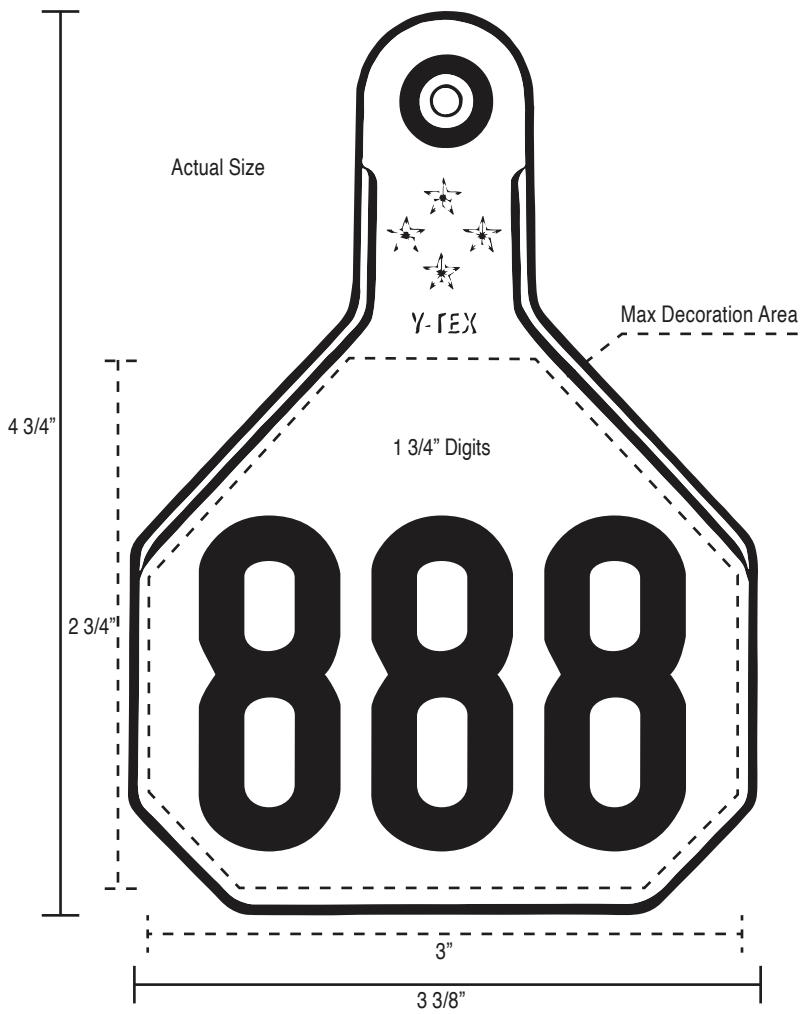

Customer Service:
1-888-600-YTEX • order@y-tex.com
www.y-tex.com

Y•Tex® Identification Ear Tag Design Guide

EXCELLENCE IN ANIMAL HEALTH™ featuring PureLaser™ tag decoration that's guaranteed readable for the life of the animal

All American® 4 Star

Numbers Only		Alphanumeric Type	
Digit Qty/Line	Digit Size (in.)	Type Qty/Line	Type Size (in.)
5/1	1"	17/1	1/4"
4/1	1 1/2"	21/2	
3/1	1 3/4"	23/3-5	
		21/6	3/8"
		17/7	
		11/1	
		15/2-4	1/2"
		12/5	
		8/1	
		12/2-3	3/8"
		9/4	

Y•Tex® Identification Ear Tag Design Guide

EXCELLENCE IN ANIMAL HEALTH™ featuring PureLaser™ tag decoration that's guaranteed readable for the life of the animal

All American® 3 Star

Numbers Only		Alphanumeric Type	
Digit Qty/Line	Digit Size (in.)	Type Qty/Line	Type Size (in.)
5/1	3/4"	6/1	1/4"
4/1	1"	11/2	
3/1	1 1/4"	15/3	
		17/4-5	
		15/6	
		10/7	
		4/1	3/8"
		8/2	
		11/3	
		9/4	
		6/5	1/2"
		5/1	
		9/2	
		7/3	

8 8 A A
 1/2" 1/4" 1/2" 1/4"

Numbers Only		Alphanumeric Type	
Digit Qty/Line	Digit Size (in.)	Type Qty/Line	Type Size (in.)
8/1-2	1/4"	11/1-2	1/4"
5/1	1/2"	5/1	1/2"

1/4" Type

1/2" Type

All American[®] SwineStar Max with Female Button