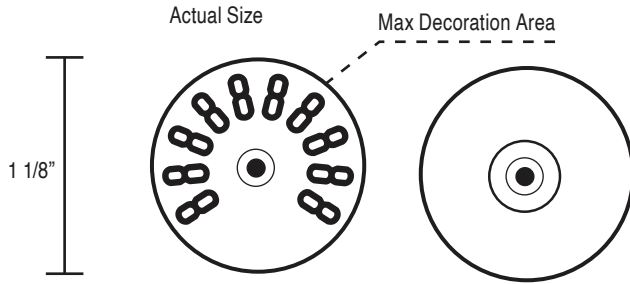

YOTEX® Identification Ear Tag Design Guide

EXCELLENCE IN ANIMAL HEALTH™ featuring PureLaser™ tag decoration that's guaranteed readable for the life of the animal

All American® Male + Female Button

8 1/4"   A 1/4"

Numbers Only		Alphanumeric Type	
Digit Qty/Line	Digit Size (in.)	Type Qty/Line	Type Size (in.)
10/1	1/4"	10/1	1/4"