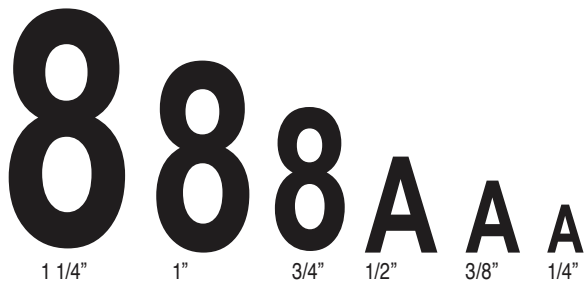

8 8 A A
 1/2" 1/4" 1/2" 1/4"

Numbers Only		Alphanumeric Type	
Digit Qty/Line	Digit Size (in.)	Type Qty/Line	Type Size (in.)
8/1-2	1/4"	11/1-2	1/4"
5/1	1/2"	5/1	1/2"

1/4" Type

1/2" Type

All American[®] SwineStar Max with Female Button

8 8 A A
 1 1/4" 1/2" 3/8" 1/4"

Numbers Only		Alphanumeric Type	
Digit Qty/Line	Digit Size (in.)	Type Qty/Line	Type Size (in.)
6/1	1/2"	14/1-4	1/4"
4/1	1 1/4"	9/1	3/8"

1/4" Type

Actual Size

3/8" Type

Y-Tex® Identification Ear Tag Design Guide

EXCELLENCE IN ANIMAL HEALTH™ featuring PureLaser™ tag decoration that's guaranteed readable for the life of the animal

Y-Tags® Cow

Numbers Only		Alphanumeric Type	
Digit Qty/Line	Digit Size (in.)	Type Qty/Line	Type Size (in.)
6/1	3/4"	11/1	1/4"
5/1	1"	15/2-6	
4/1	1 1/2"	13/7	3/8"
3/1	1 3/4"	7/1	
		9/2-5	1/2"
		5/1	
		7/2-3	
		6/4	

Y-Tex® Identification Ear Tag Design Guide

EXCELLENCE IN ANIMAL HEALTH™ featuring PureLaser™ tag decoration that's guaranteed readable for the life of the animal

Y-Tags® Calf

Numbers Only		Alphanumeric Type	
Digit Qty/Line	Digit Size (in.)	Type Qty/Line	Type Size (in.)
5/1	3/4"	8/1	1/4"
4/1	1"	11/2	
3/1	1 1/4"	12/3-4	
		11/5	
		7/6	3/8"
		3/1	
		7/2-5	1/2"
		4/1	
		6/2-3	